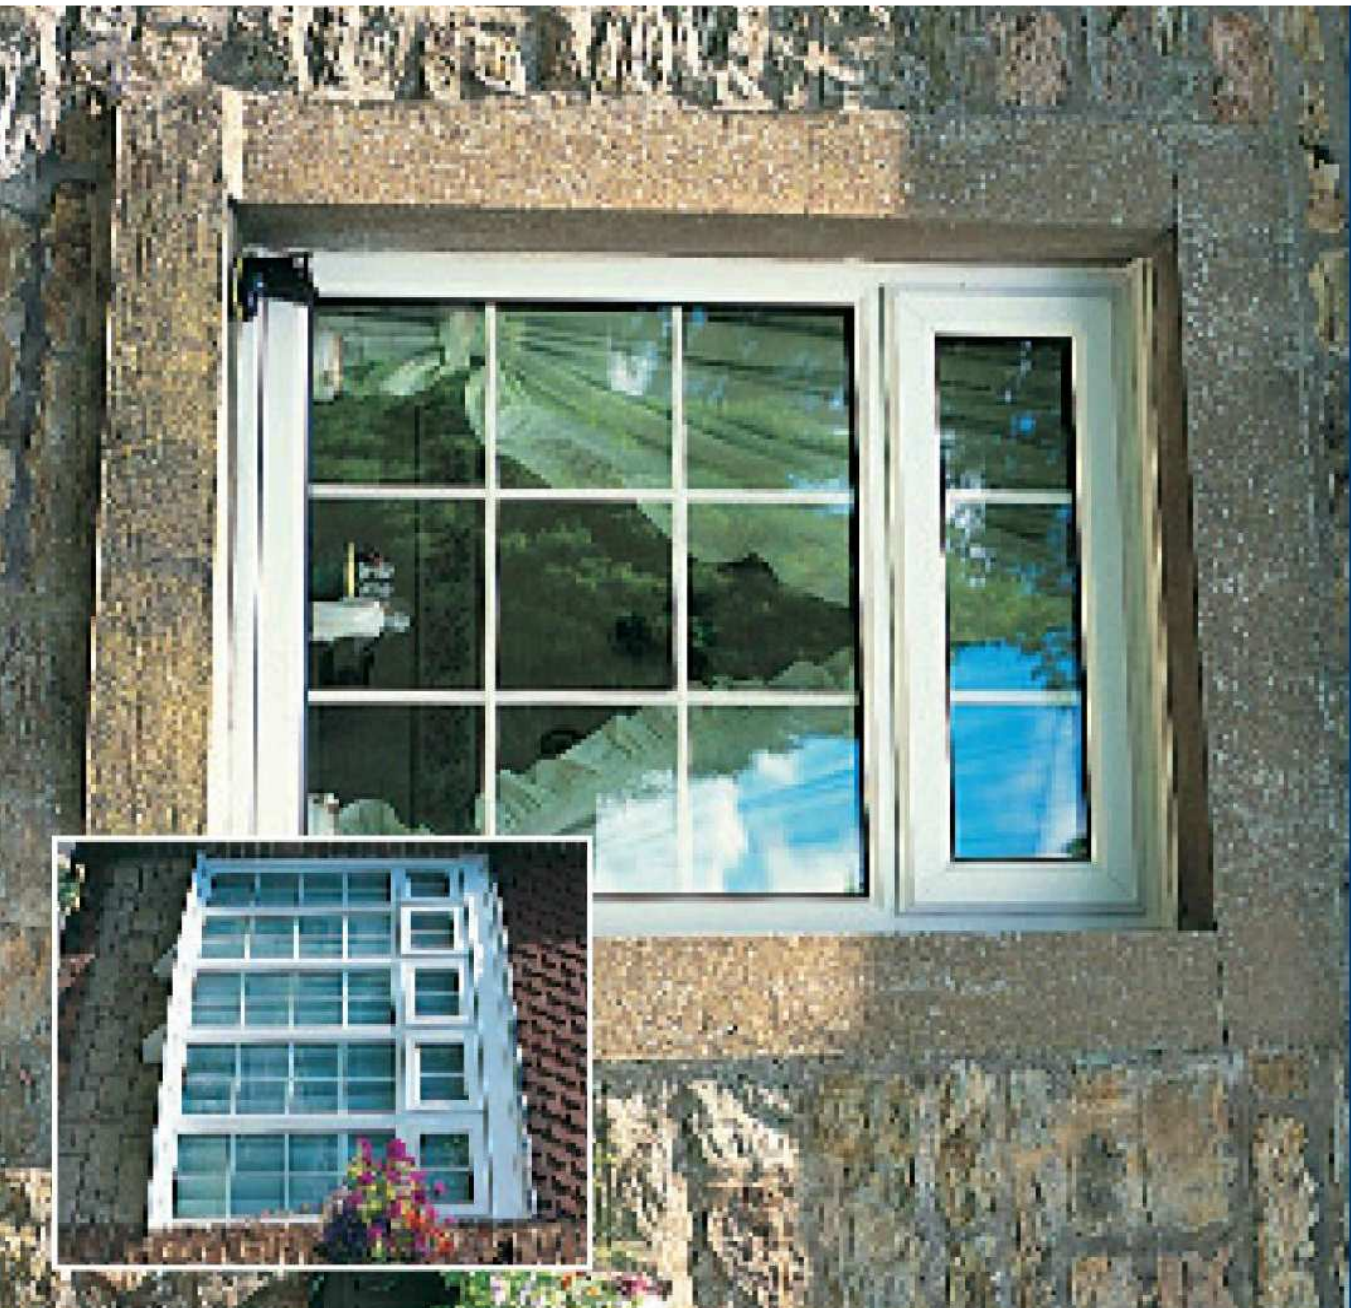

Rooms with new views

It takes vision to choose the finest replacement windows. With minimal effort, your rooms can be brighter, lighter and fresher places to be and our highly trained installers will use their experience and local knowledge to help you make the right choices.

Should you choose traditional casement windows or the more flexible tilt and turn option? What about beading - the trim around your windows? Which of the wide range of PROFILE 22 styles will make the most of the look of your home? And how about colour? You can choose from light or dark woodgrain frame finishes, brilliant white or a combination of one inside and the other outside.

Then there's the glazing, security and locking systems and even the handles. The options seem endless but we're here to help you make the right choices for your home.