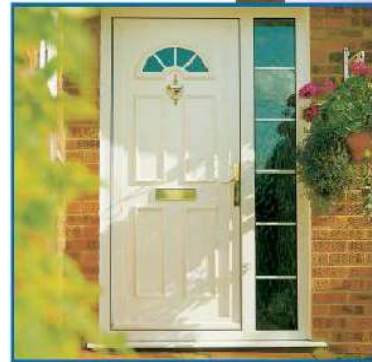

Imagine:

The beauty of timber with the durability of PVC-U

Everyone likes PVC-U windows and doors. After all, unlike timber, you can fit and forget them. The trouble is, with their bulky lines old-style PVC-U windows never looked quite as good as timber.

Fully Sculptured (FS70) changes that. We think it's the closest PVC-U has come to matching the look of timber. FS70 has been specially designed with a sculptured frame and lowline glazing gaskets creating a slimline window with a large glass area to give you maximum daylight.

FS70 windows and doors are available in a range of colours and finishes so you can achieve the look that best suits your home. You can choose from white or a textured woodgrain in either Antique Oak or Rosewood. You can even select a woodgrain on the outside and a white finish on the inside.

Staying safe and secure

By requesting Safeware handles and high security locks you will be guaranteed performance and good looks that never lets you down.

Slimline design

FS70 is crafted to replicate the appearance of timber windows. It achieves that using a clever sculptured edge, which not only looks good but has the look and feel of a traditional timber window, even when viewed from a distance away.

FS70's sculptured design is particularly easy to clean so that your windows will always be at their best.